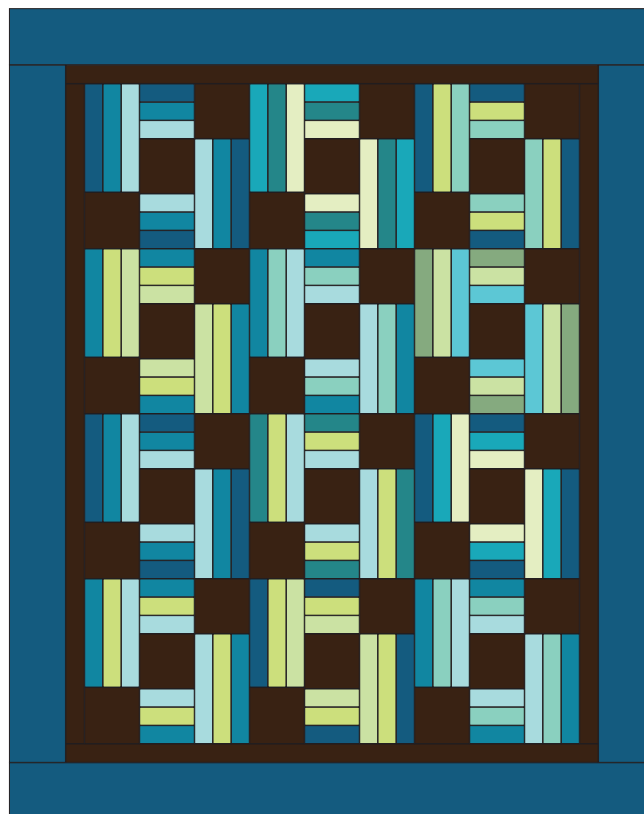

Town Square

QUILT SIZE

68" x 86"

THE SUPPLIES

- 1 Roll 2½" Print Strips
- 1¾ yds. Black Fabric -
Includes Inner Border
- 1¼ yds. Outer Border
- ¾ yds. Binding
- 5¼ yds. Backing - Vertical Seam(s)

Quilt Block

MISSOURI STAR
— QUILT CO. —