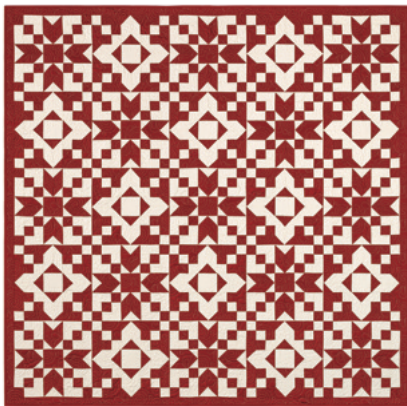

Nordic Star Weave

PAT6340

SAMPLE QUILT

Colorworks Premium Solids - Marrakech and Porcelain by
Northcott Fabrics

QUILT SIZE

84" x 84"

BLOCK SIZE

16½" unfinished, 16" finished

QUILT TOP

5¼ yards of accent fabric
- includes border
4⅝ yards of background fabric

BINDING

¾ yard

BACKING

7⅔ yards - vertical seams
or 2⅝ yards of 108" wide