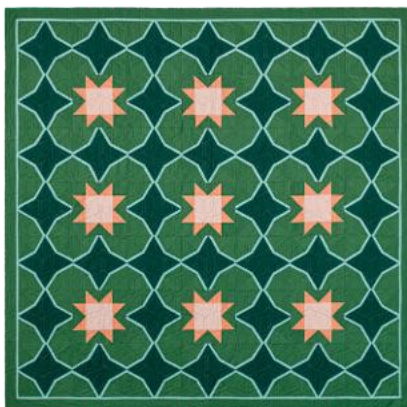

Periwinkle Playtime

PAT6339

SAMPLE QUILT

Kona Cotton 2026 Color of the Year - Wander and Kona Cotton Solids - Jade, Aloha, Creamsicle, and Bellini by Robert Kaufman Fabrics

QUILT SIZE

90" x 90"

BLOCK SIZE

12½" unfinished, 12" finished

QUILT TOP

5⅝ yards of light green fabric

- includes outer border

2¾ yards of dark green fabric

1⅞ yards of blue fabric

- includes inner border

¾ yard of pink fabric

½ yard of peach fabric