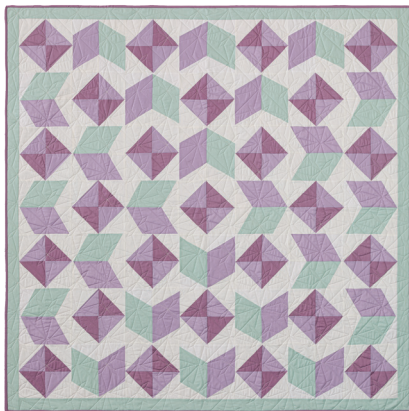

## QUILT SIZE

60" x 60"

## BLOCK SIZE

8½" unfinished, 8" finished

## QUILT TOP

⅔ yard of dark solid fabric\*

1¼ yards of light solid fabric\*

1⅛ yards of accent fabric

- includes border

2⅝ yards of background fabric

## OTHER

Missouri Star Rhombus Ruler

Clearly Perfect Slotted Trimmer A

or A2 - optional

**\*Note:** *The dark solid and light solid fabrics should be 2 shades of the same hue or color.*

MISSOURI STAR  
— QUILT CO. —