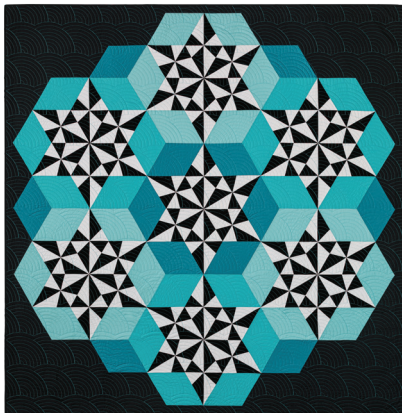

## QUILT TOP

(1) 42-count package  
of 10" black squares

(1) 42-count package  
of 10" white squares

1½ yards of light accent fabric

1½ yards of medium accent fabric

⅞ yard of dark accent fabric

3⅔ yards of background fabric  
- includes border