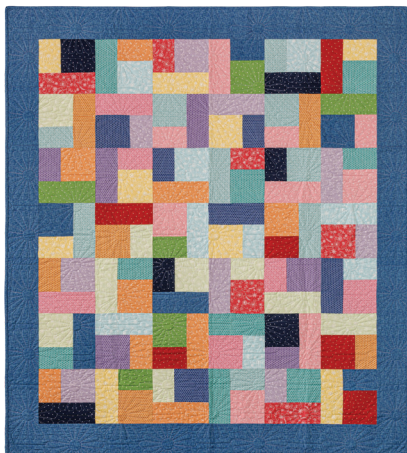

Better Together

PAT6277

SAMPLE QUILT

Kimberbell Rainbow Wishes by Kim Christopherson for Maywood Studio

QUILT SIZE

63" x 72"

BLOCK SIZE

9½" unfinished, 9" finished

QUILT TOP

(1) 42-count package of
10" print squares

BORDER

1¼ yards

BINDING

¾ yard

BACKING

4½ yards - vertical seam or
2 yards of 108" wide